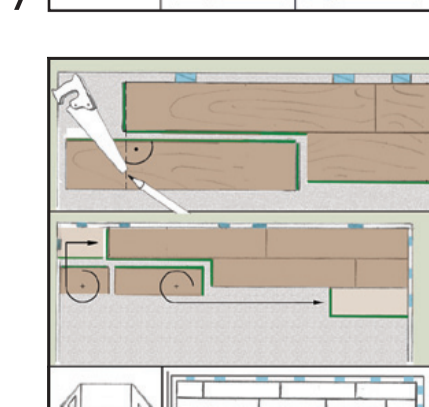

INSTALLATION