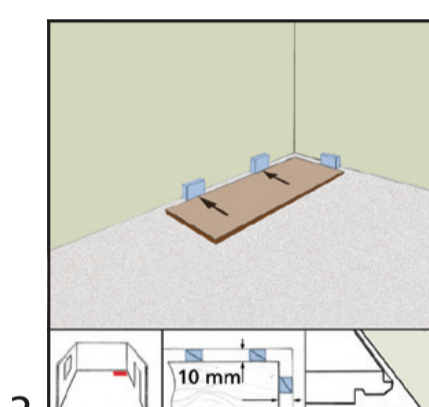

INSTALLATION