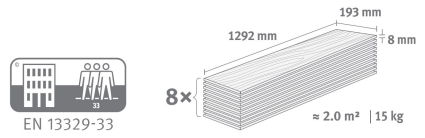

EU Ecolabel
www.ecolabel.eu

QUALITY TESTED
tested for minimum
healthful environment
EPH+
PREMIUM

Antibacterial
Tested per
ISO 22196

BLUE ANGEL
www.blauer-engel.de

A+
Informazioni sul prodotto: [www.egger.com](#)

CARB2
compliant

PEFC
www.pefc.org

www.egger.com

EGGER Holzwerkstoffe Wismar GmbH & Co. KG
Am Halffeld 1
23970 Wismar
T +49 3841 309-0, F +49 3841 309-20222
flooring@egger.com

Service-Center

A

B

C

FLOATING INSTALLATION

Option A

Option B

Option C

D

Service-Center

AT:	+43 800 888 111	DE:	+49 800 344 3745
CH:	+41 41 349 50 05	IT:	+39 800 78 25 54
FR/ES/PT:	00 800 4000 8800	UK:	+44 1434 600 126
RO:	+40 800 500 111